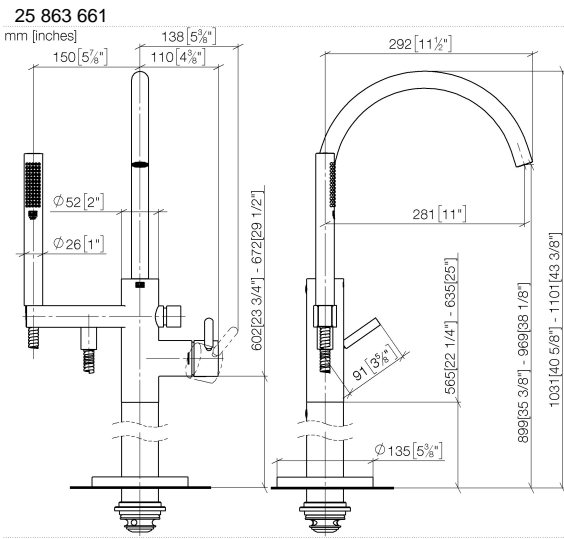

Single-lever bath mixer with stand pipe for free-standing assembly with hand shower set - Brushed Champagne (22kt Gold)

TARA

25 863 661

Fits: TARA, META

- spout: circular, air-enriched flow
- max. flow 19.5 l/min at 3 bar flow pressure
- Hand shower: COMPACT RAIN, max. flow rate 6.8 l/min (at 3 bar)
- bar-type hand shower with anti-scale system
- pivotable spout 360°
- 281mm projection
- wall bracket
- automatic bath/shower diverter
- total height 1031 - 1101 mm
- stand pipe height 565 - 635 mm
- height up to aerator 899 – 969 mm
- slide-on rosettes Ø 135 mm
- metal shower hose 1250mm with integrated anti-twist protection
- WRAS 2001027

Single-lever bath mixer with stand pipe for free-standing assembly with hand shower set - Brushed Champagne (22kt Gold)

TARA

Flow rate chart

Single-lever bath mixer with stand pipe for free-standing assembly with hand shower set - Brushed Champagne (22kt Gold)