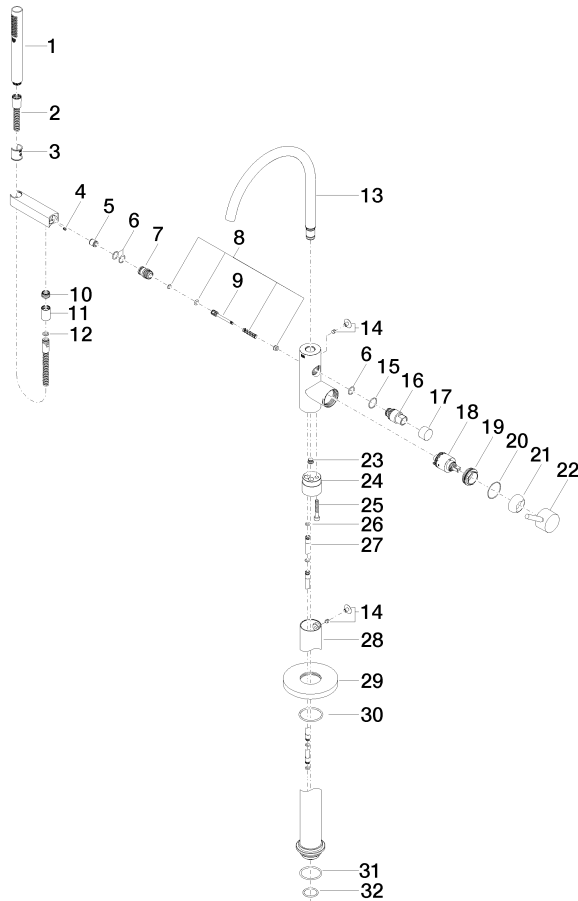

Single-lever bath mixer with stand pipe for free-standing assembly with hand shower set - Brushed Champagne (22kt Gold)

TARA

25 863 661
Parts for other
finishes can be found
here: [Chrome](#)

Single-lever bath mixer with stand pipe for free-standing assembly with hand shower set - Brushed Champagne (22kt Gold)

TARA

25 863 661

Spare parts list

No.	Item Number	Name	Quantity used	Delivery time
1	90 12 11 140 30-46	shower	1	30
2	90 30 02 072 00-46	Metal shower hose 1/2" x 3/8" x 1250 mm - Brushed Champagne (22kt Gold)	1	30
3	09 18 40 118 90	sleeve	1	2
4	09 31 11 058 90	pin	1	2
5	90 23 01 141 00 90	back-flow preventer	1	2
6	90 14 10 010 00 90	seal	3	2
7	09 24 03 153 20-46	nipple	1	-
Spare part can no longer be ordered, please order the replacement item				
8	90 16 02 023 00 90	spring	1	2
9	09 31 09 102 20-46	pull-rod	1	-
Spare part can no longer be ordered, please order the replacement item				
10	09 24 03 069 90	nipple	1	2
11	90 21 02 069 00-46	cover	1	30
12	90 14 20 026 00 90	seal	1	2
13	90 28 22 327 01-46	spout	1	30
14	04 31 20 036 00 90	plug	2	2
15	09 14 10 112 90	seal	1	2
16	09 21 34 081 20-46	nipple	1	30
17	09 20 88 002-46	handle	1	30
18	90 15 05 039 00 90	cartridge	1	2
19	09 24 04 298 90	nut	1	2
20	09 14 10 037 90	seal	1	2
21	09 28 30 036-46	cover	1	30
22	90 20 66 005 00-46	handle	1	30
23	04 31 20 039 11 90	plug	1	2
24	09 24 03 152 20-46	adaptor	1	-
Spare part can no longer be ordered, please order the replacement item				
25	09 30 30 111 90	screw	1	2
26	09 14 10 139 90	seal	2	2
27	04 28 22 025 00 90	connection	2	2
28	04 28 22 030 00-46	pipe	1	30
29	09 27 88 007-46	rosette	1	30
30	90 14 10 129 00 90	seal	1	2
31	09 14 10 084 90	seal	1	2
32	09 14 10 018 90	seal	1	2