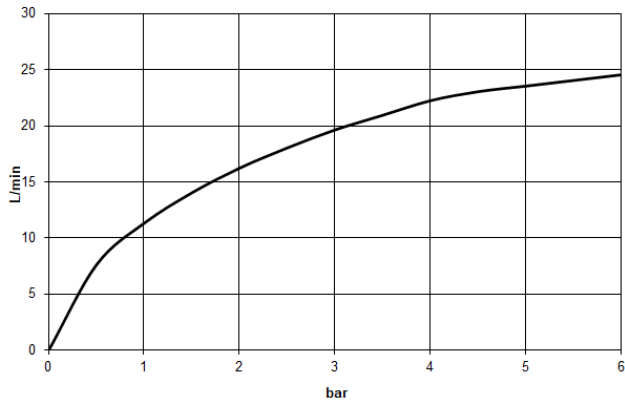

Single-lever bath mixer with stand pipe for free-standing assembly with hand shower set - Brushed Champagne (22kt Gold)

TARA

25 863 661

Fits: TARA, META

- spout: circular, air-enriched flow
- max. flow 19.5 l/min at 3 bar flow pressure
- Hand shower: COMPACT RAIN, max. flow rate 6.8 l/min (at 3 bar)
- bar-type hand shower with anti-scale system
- pivotable spout 360°
- 281mm projection
- wall bracket
- automatic bath/shower diverter
- total height 1031 - 1101 mm
- stand pipe height 565 - 635 mm
- height up to aerator 899 – 969 mm
- slide-on rosettes Ø 135 mm
- metal shower hose 1250mm with integrated anti-twist protection
- WRAS 2001027

Single-lever bath mixer with stand pipe for free-standing assembly with hand shower set - Brushed Champagne (22kt Gold)

TARA

Flow rate chart

Single-lever bath mixer with stand pipe for free-standing assembly with hand shower set - Brushed Champagne (22kt Gold)